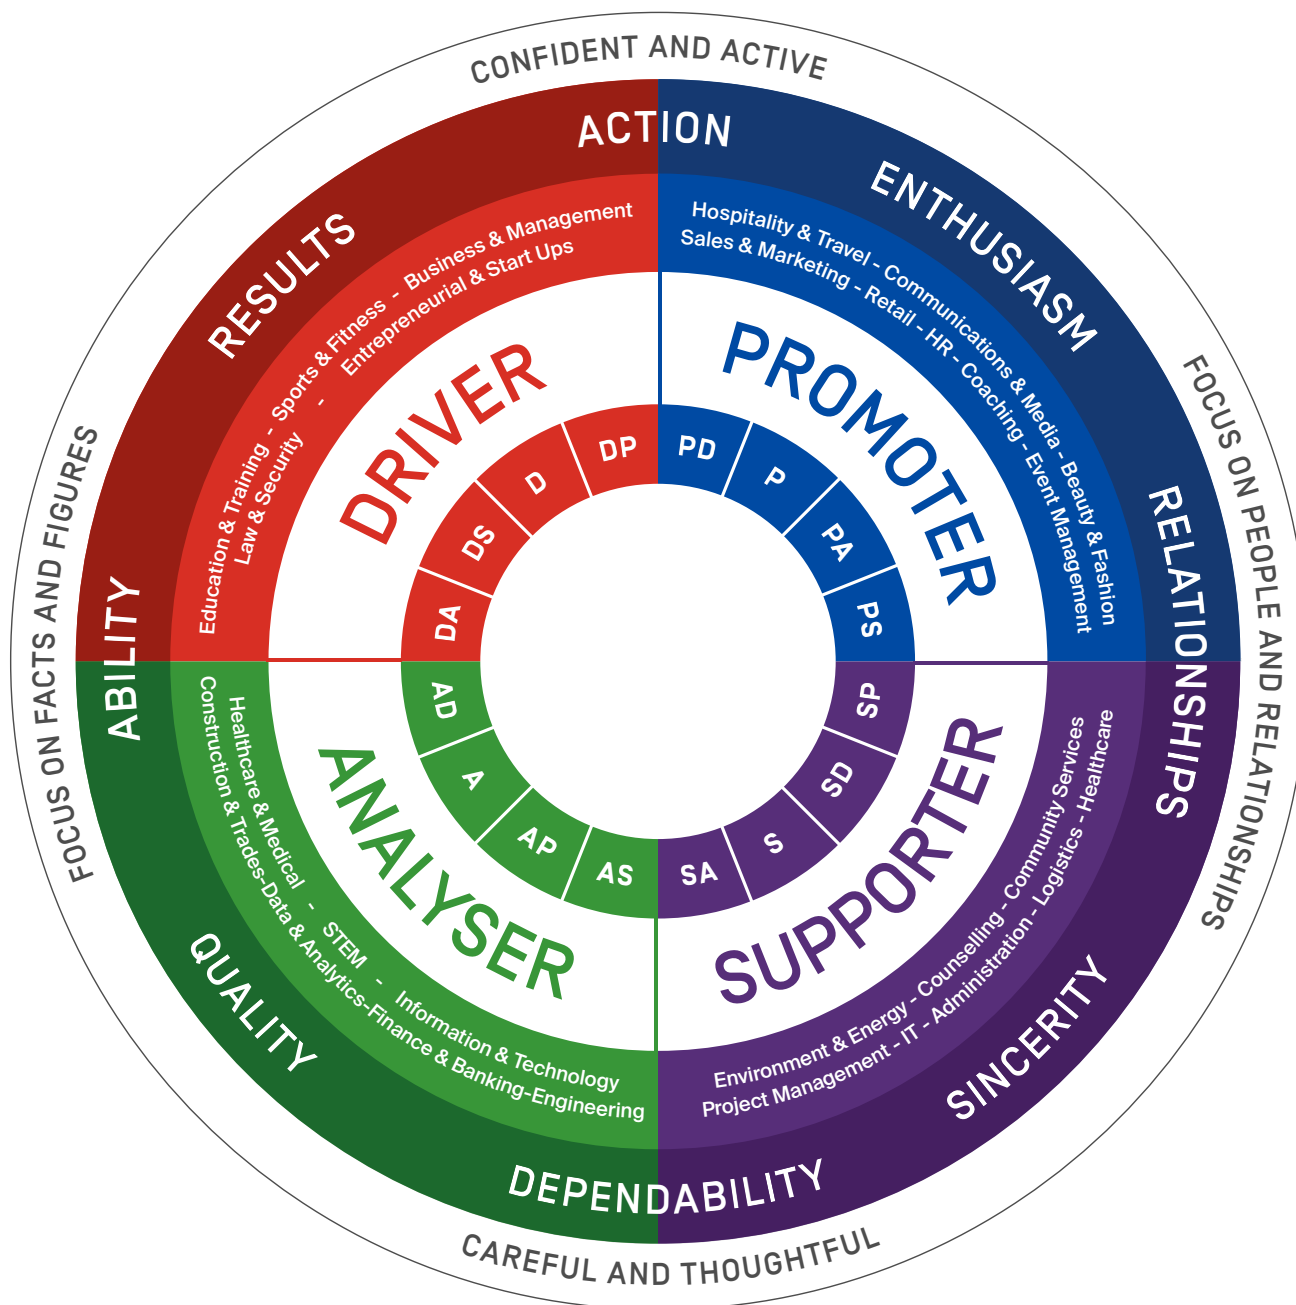

# Career Personality Map

## How To Interpret Your Career Personality Map

The Map is divided into the four MyCareerMatch styles, DRIVER | PROMOTER | SUPPORTER | ANALYSER and combinations of each style (DA, DP, DS etc.). Your style is shown as "YOU ARE HERE". The outer circle represents what you focus on and how you approach life. Drivers and Analysers focus on facts and figures, Promoters and Supporters focus on people and relationships. The middle circle represents what's important to you - for Drivers it's results for Promoters it's enthusiasm for Supporters it's sincerity and for Analysers, quality. The inner circle shows examples of careers that match your strengths.